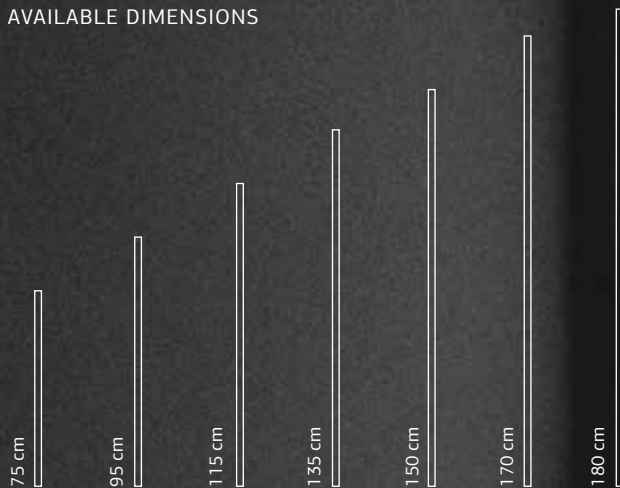

Bar handles to make an entrance with

Handles are the most personal part of the door. Every resident touches it at least a thousand times a year, which is why PIRNAR pays special attention to them. We select one of the basic forms, either round or angular, and determine the exact length choosing from 750 mm, 950 mm, 1150 mm, 1350 mm, 1500 mm, 1700 mm or 1800 mm. To ensure the best impression and a personal touch, we have created several series of unique illumination upgrades of handles that use patented technology and that were awarded the prestigious international German Design Award Special 2019.

AVAILABLE DIMENSIONS

Please contact the Sales Department for further details on the full range of handles and illumination upgrades.

ROUND

NERO
EDITION

ANGULAR

NERO
EDITION