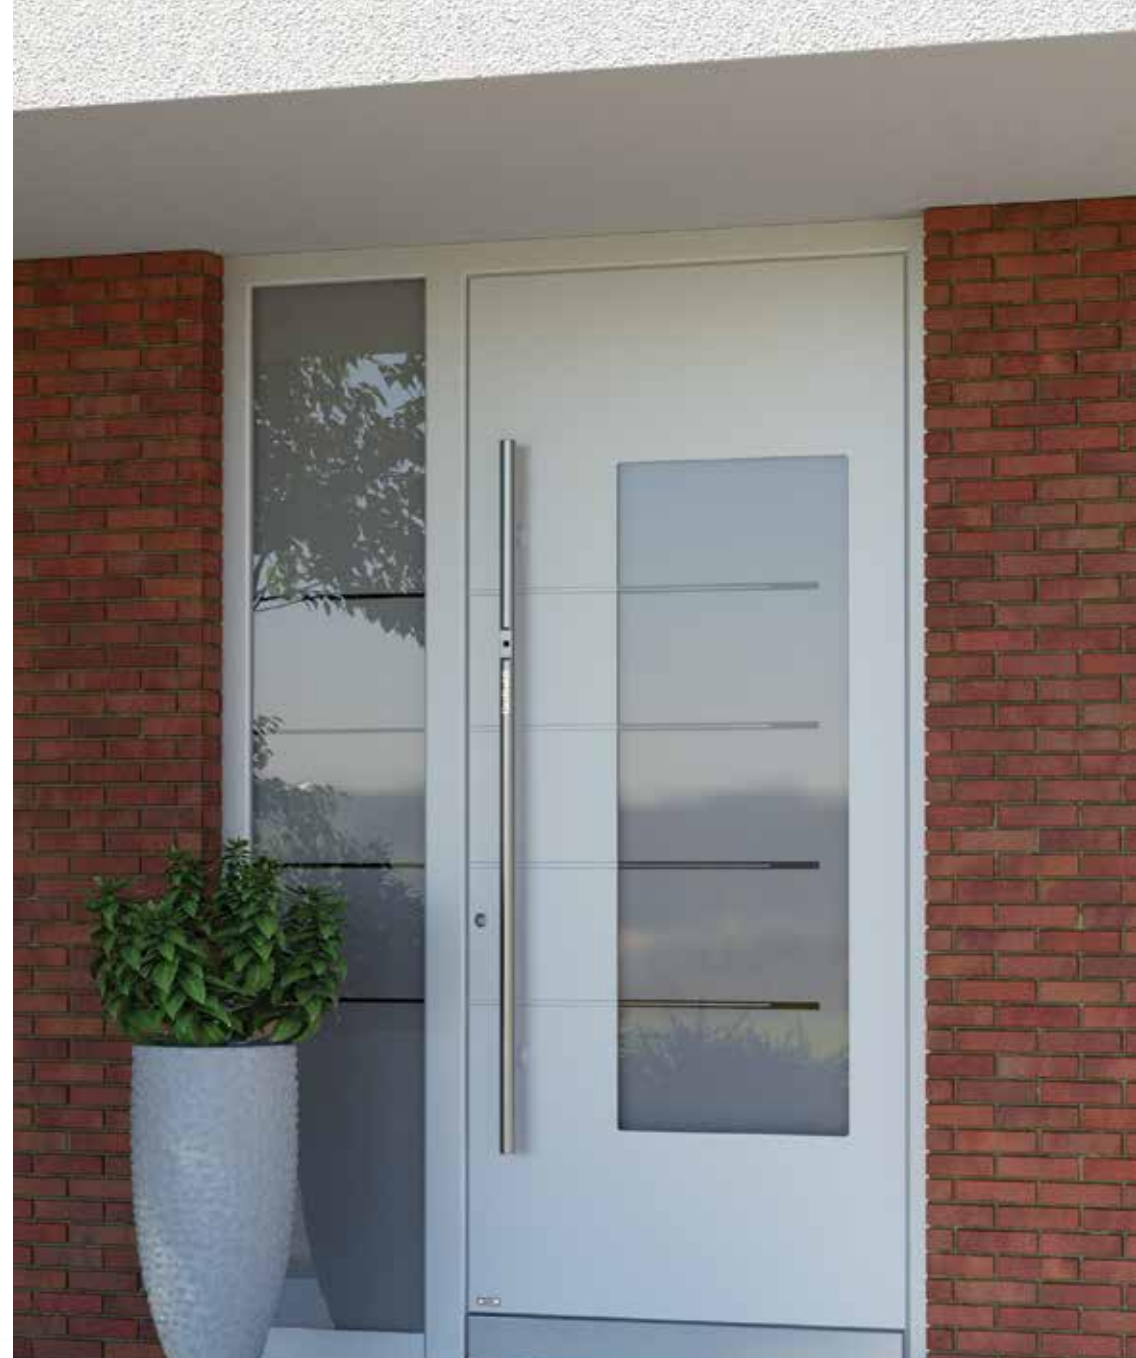

7160

Colour FS 9016 / Glass motif sandblasted / Handle ROUND55 / Reliable locking system with SECURO finger scanner and ARMO COMFORT ELECTRO lock / Stainless steel protective trim 6267

7471

Colour 70105 / Glass motif sandblasted / Handle ROUND95 / Reliable locking system with SECURO finger scanner in the handle and ARMO COMFORT ELECTRO lock / Stainless steel protective trim 6267