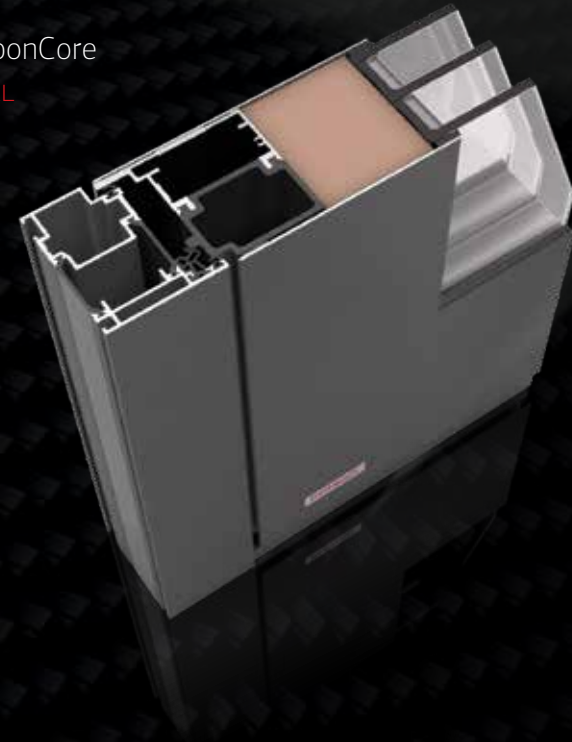

CarbonCore
SOFT

CarbonCore

The world's Strongest Carbon Fibre Front Door Construction

Construction is at the heart of every top-quality front door. CarbonCore is the world's only patented carbon construction developed exclusively for front doors. Carbon fibre is extremely light, rigid and several times stronger than steel, so the door will not warp in the scorching sun or the coldest winters. CarbonCore allows for easier installation without warping, reduces delivery and installation defects, lessens the environmental impact and shortens the production and sales process.

CarbonCore
LEVEL