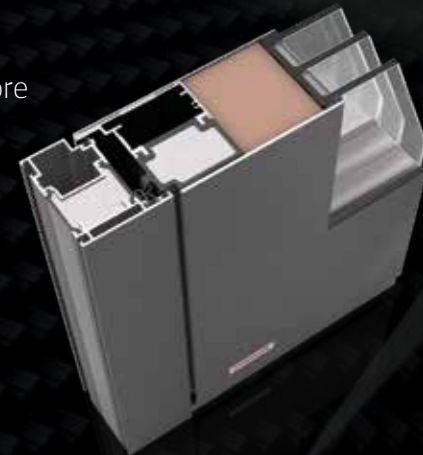

PREMIUM CarbonCore

*The world's Strongest Carbon Fibre
Front Door Construction*

Construction is at the heart of every top-quality front door. CarbonCore is the world's only patented carbon construction developed exclusively for front doors. Carbon fibre is extremely light, rigid and several times stronger than steel, so the door will not warp in the scorching sun or the coldest winters. CarbonCore allows for easier installation without warping, reduces delivery and installation defects, lessens the environmental impact and shortens the production and sales process.

**GERMAN
INNO
VATION
AWARD '22
WINNER**

PREMIUM
CarbonCore
LEVEL