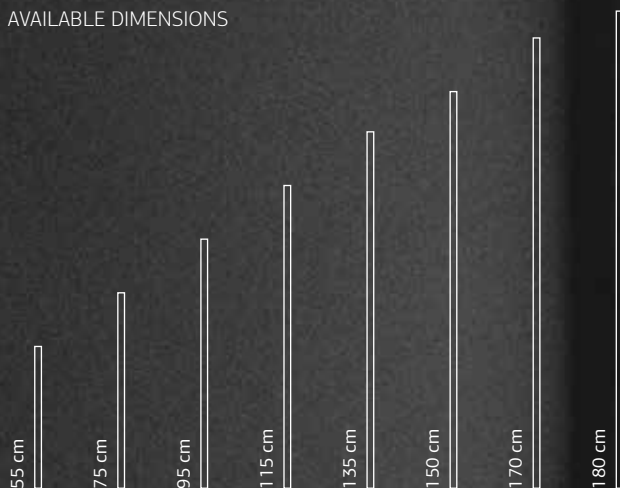

Make an Impression with a Unique Bar Handle

Handles are the most personal part of the door. Every resident touches it at least a thousand times a year, which is why PIRNAR pays special attention to them. We select one of the basic forms, either round or angular, and determine the exact length. To ensure the best impression and a personal touch, we have created several series of unique illumination upgrades of handles that use patented technology and that were awarded the prestigious international German Design Award Special 2019.

AVAILABLE DIMENSIONS

Please contact the Sales Department for further details on the full range of handles and illumination upgrades.

BASIC SHAPES

ROUND

ANGULAR

NERO
EDITION